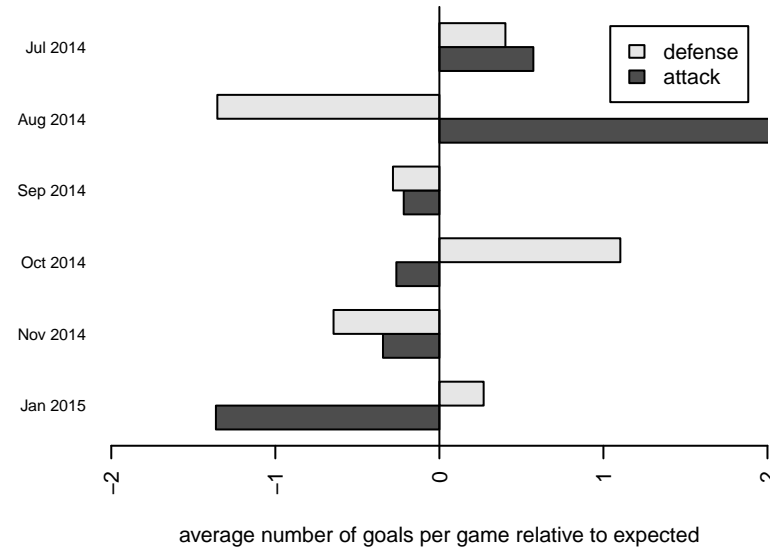

Performance relative to 13 month average