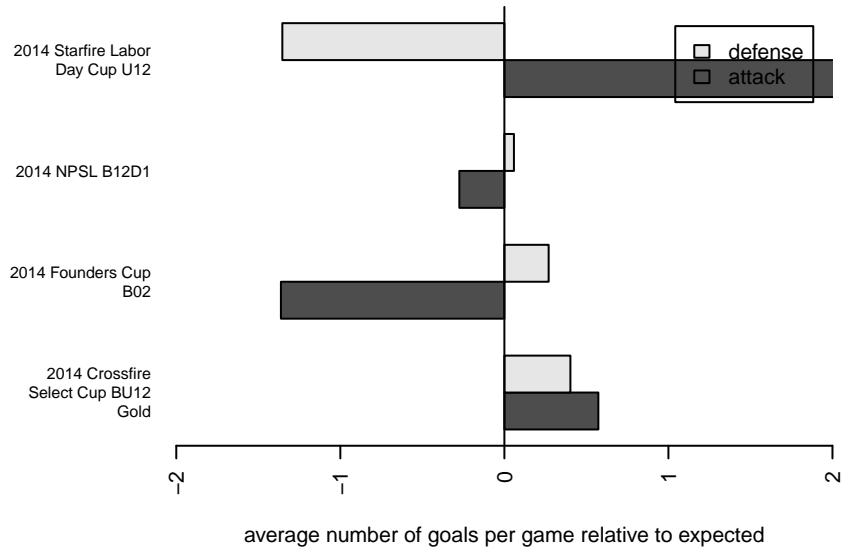

# Crossfire Select Butler B02

Crossfire Select SC  
 Redmond, WA  
 B02 total strength=713  
 attack=0.98 defense=0.56  
 fall league = NPSL B12D1

alt names used:  
 Crossfire Select Butler  
 Crossfire Select B02 Butler  
 Crossfire Select Butler  
 Crossfire Select B02-Butler

Venues played:  
 2014 Crossfire Select Cup BU12 Gold  
 2014 Starfire Labor Day Cup U12  
 2014 NPSL B12D1  
 2014 Founders Cup B02

**Crossfire Select Butler B02**  
 Dots are actual minus expected GF (blue circles) and GA (red triangles).  
 Blue line is smoothed change in attack strength. Red is smoothed change in defense strength.

**attack and defense variance (black dot)  
relative to other teams  
and top 10 in region**

**attack and defense rating  
relative to others at age  
and all opponents in last 13 months**

**Performance relative to 13 month average**