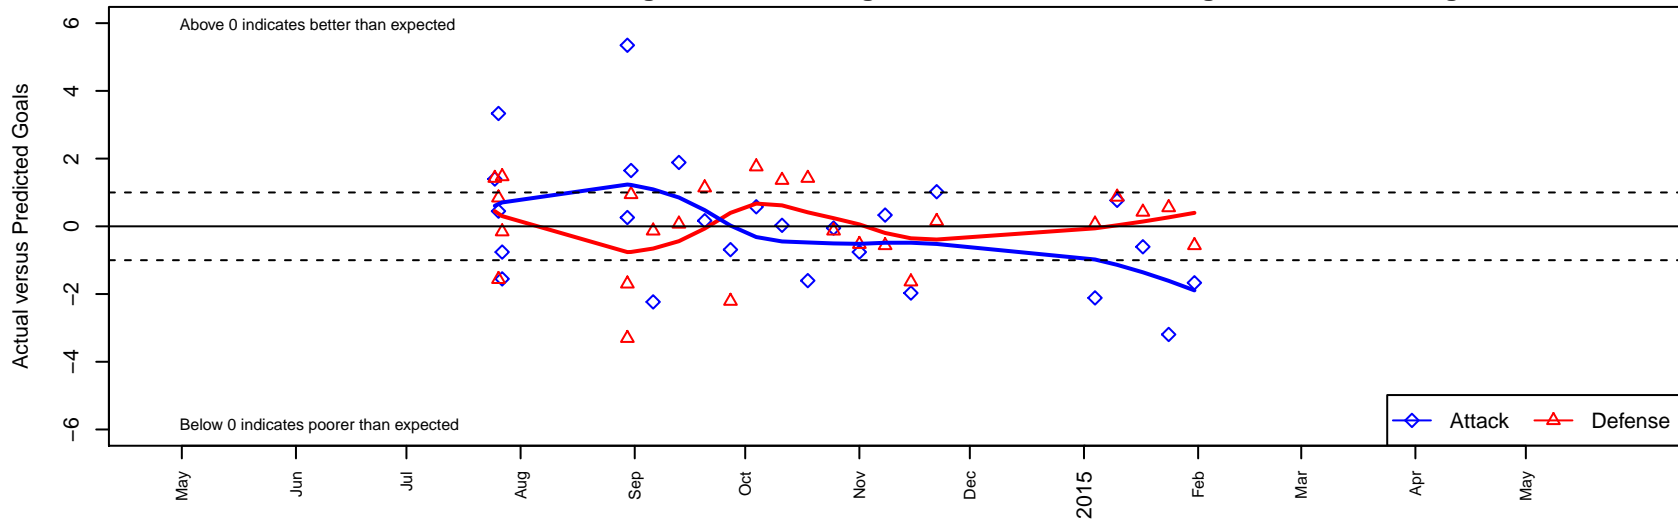

# Crossfire Select Butler B02

Crossfire Select SC  
 Redmond, WA  
 B02 total strength=713  
 attack=0.98 defense=0.56  
 fall league = NPSL B12D1

alt names used:  
 Crossfire Select Butler  
 Crossfire Select B02 Butler  
 Crossfire Select Butler  
 Crossfire Select B02-Butler

Venues played:  
 2014 Crossfire Select Cup BU12 Gold  
 2014 Starfire Labor Day Cup U12  
 2014 NPSL B12D1  
 2014 Founders Cup B02

**Crossfire Select Butler B02**  
 Dots are actual minus expected GF (blue circles) and GA (red triangles).  
 Blue line is smoothed change in attack strength. Red is smoothed change in defense strength.

**attack and defense variance (black dot)  
relative to other teams  
and top 10 in region**

**attack and defense rating  
relative to others at age  
and all opponents in last 13 months**

**Performance relative to 13 month average**