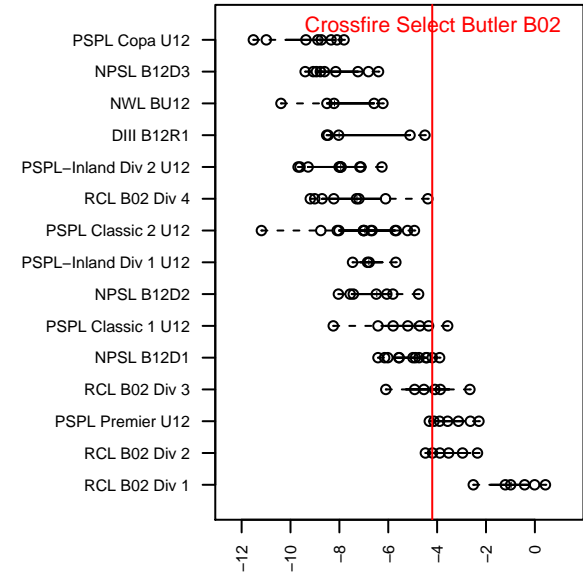

# Crossfire Select Butler B02

Crossfire Select SC  
 Redmond, WA  
 B02 total strength=713  
 attack=0.98 defense=0.56  
 fall league = NPSL B12D1

alt names used:  
 Crossfire Select Butler  
 Crossfire Select B02 Butler  
 Crossfire Select Butler  
 Crossfire Select B02-Butler

Venues played:  
 2014 Crossfire Select Cup BU12 Gold  
 2014 Starfire Labor Day Cup U12  
 2014 NPSL B12D1  
 2014 Founders Cup B02

**Crossfire Select Butler B02**  
 Dots are actual minus expected GF (blue circles) and GA (red triangles).  
 Blue line is smoothed change in attack strength. Red is smoothed change in defense strength.

**attack and defense variance (black dot)  
relative to other teams  
and top 10 in region**

**attack and defense rating  
relative to others at age  
and all opponents in last 13 months**

**Performance relative to 13 month average**